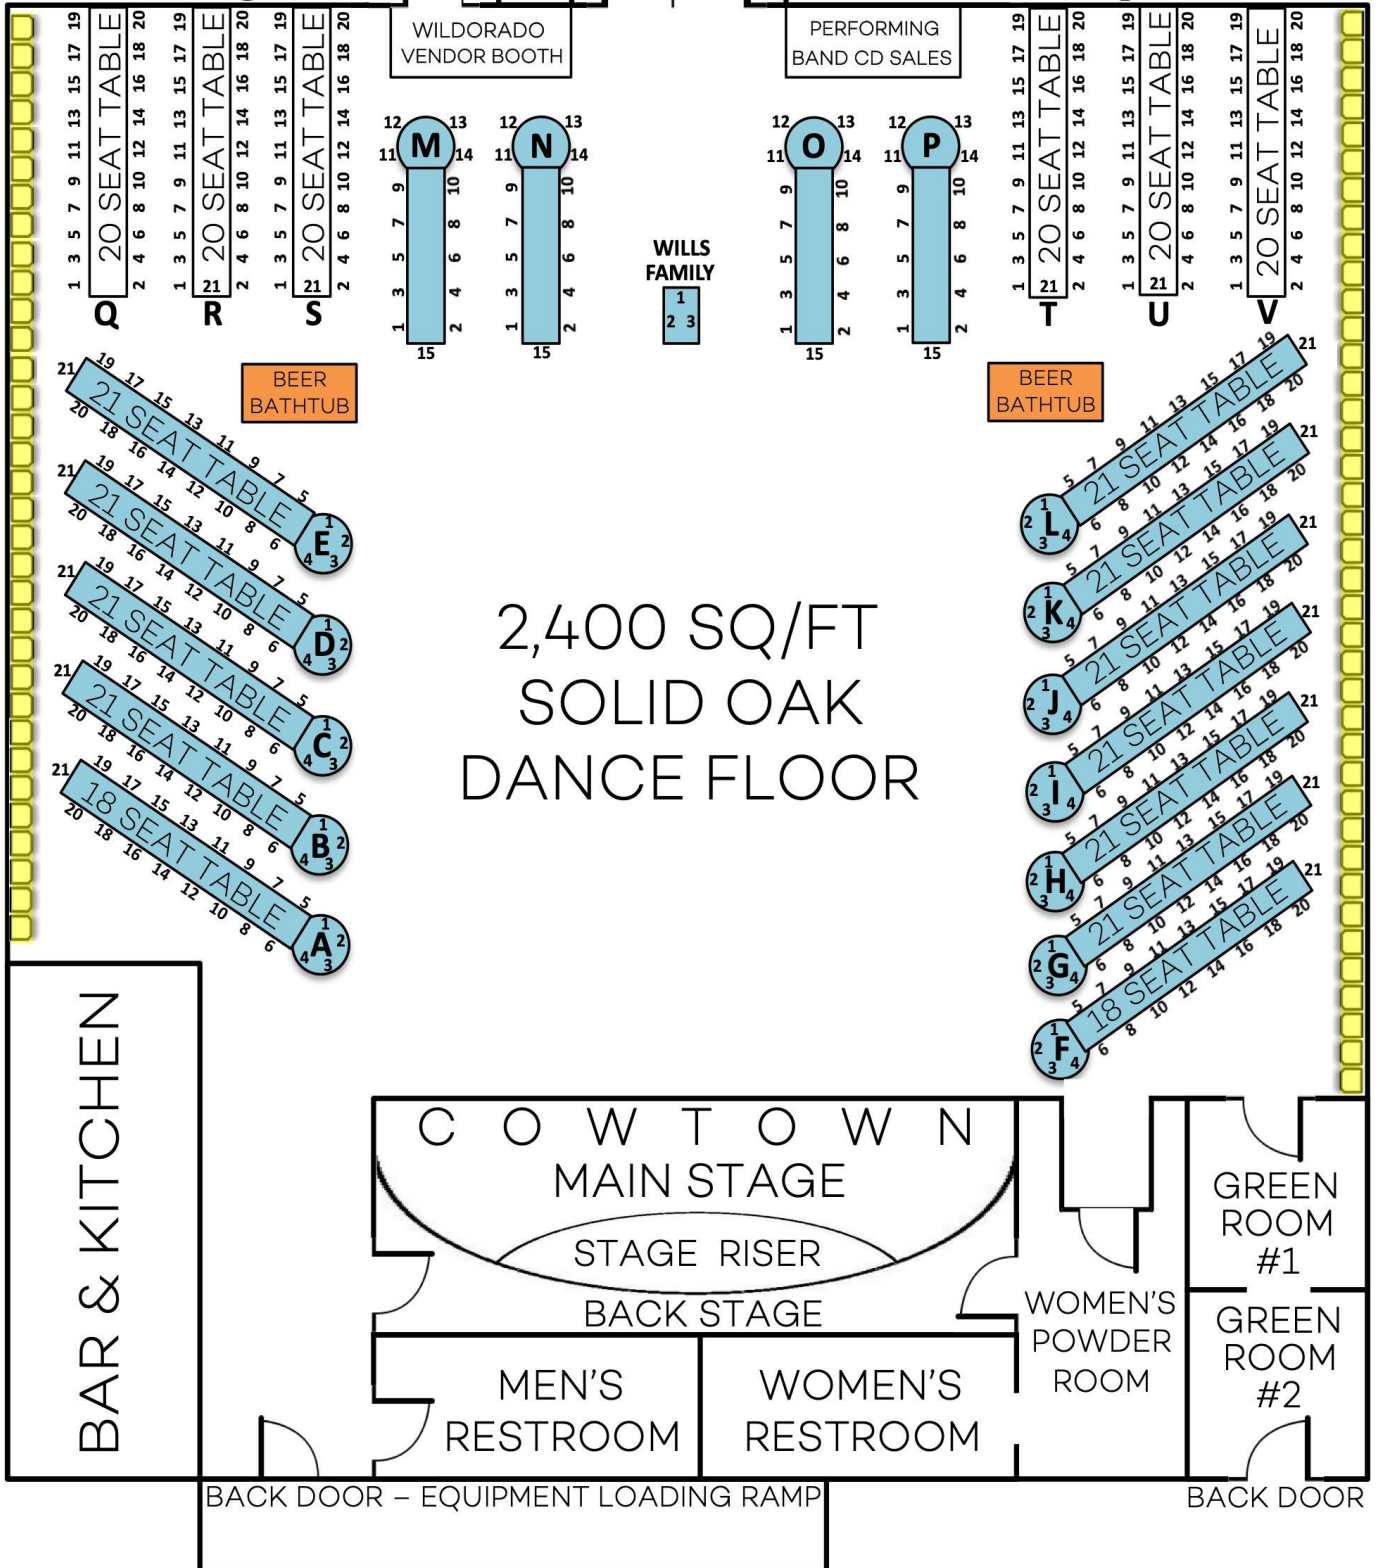

NATIONAL HALL SEATING CHART

2024 CBWS FESTIVAL

DRIVE THRU PORTICO

- 315 VIP SEATING
- 124 RESERVED SEATING
- 76 WALL SEATING (NO TABLE)

515 TOTAL PATRONS

WILDERADO SILVERSMITH DISPLAY ROOM

TICKET WINDOW

FRONT ENTRY

WESTERN SWING MUSEUM

2,400 SQ/FT
SOLID OAK
DANCE FLOOR

COWTOWN
MAIN STAGE

STAGE RISER

BACK STAGE

MEN'S
RESTROOM

WOMEN'S
RESTROOM

WOMEN'S
POWDER
ROOM

GREEN
ROOM
#1

GREEN
ROOM
#2

BACK DOOR - EQUIPMENT LOADING RAMP

BACK DOOR